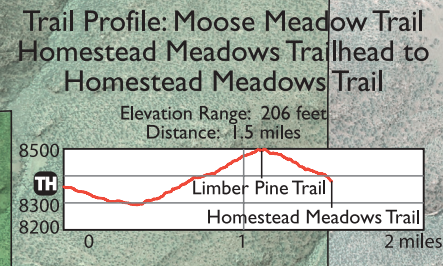

# Hermit Park Open Space

- Camper Cabins**
- 1 = Aspen
  - 2 = Big Gulch (accessible)
  - 3 = Big Springs
  - 4 = Raven's Roost
  - 5 = Rock Cliff
  - 6 = Whispering Pines
  - 7 = Spring Valley
  - 8 = Ponderosa
  - 9 = Buckskin
  - 10 = Blue Spruce
  - 11 = Cedar Ridge
  - 12 = Elkhorn
  - 13 = Bluebird (accessible)

To Homestead Meadows Trail (Forest Service Trail 971)