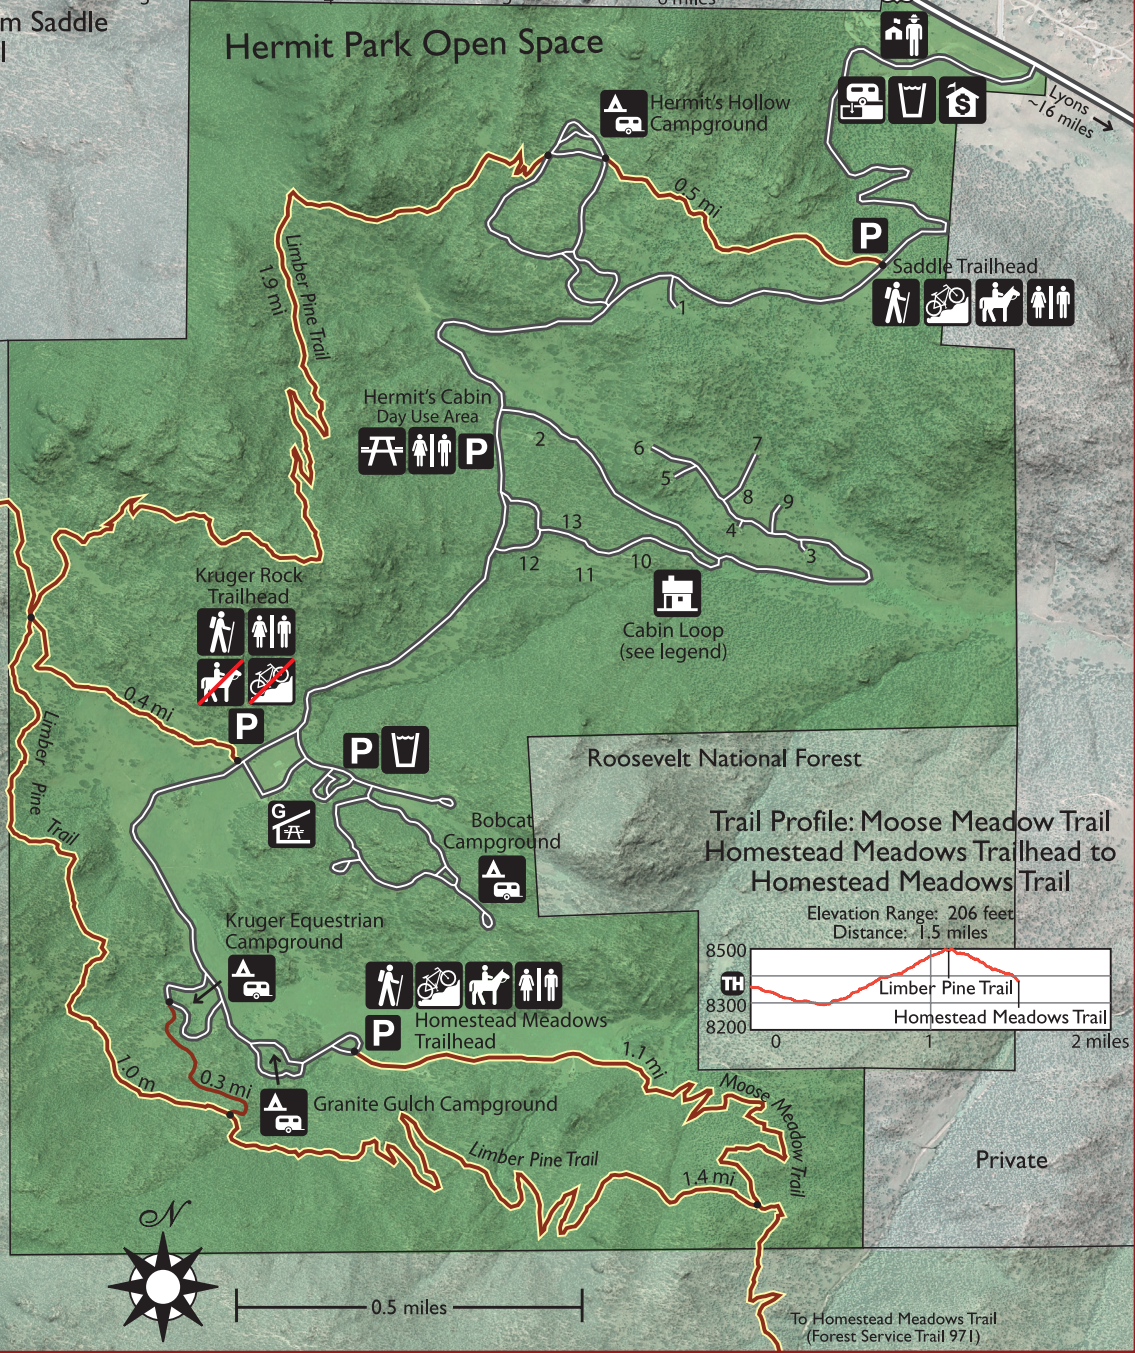

# Hermit Park Open Space

- Camper Cabins**
- 1 = Aspen
  - 2 = Big Gulch (accessible)
  - 3 = Big Springs
  - 4 = Raven's Roost
  - 5 = Rock Cliff
  - 6 = Whispering Pines
  - 7 = Spring Valley
  - 8 = Ponderosa
  - 9 = Buckskin
  - 10 = Blue Spruce
  - 11 = Cedar Ridge
  - 12 = Elkhorn
  - 13 = Bluebird (accessible)

To Homestead Meadows Trail (Forest Service Trail 971)