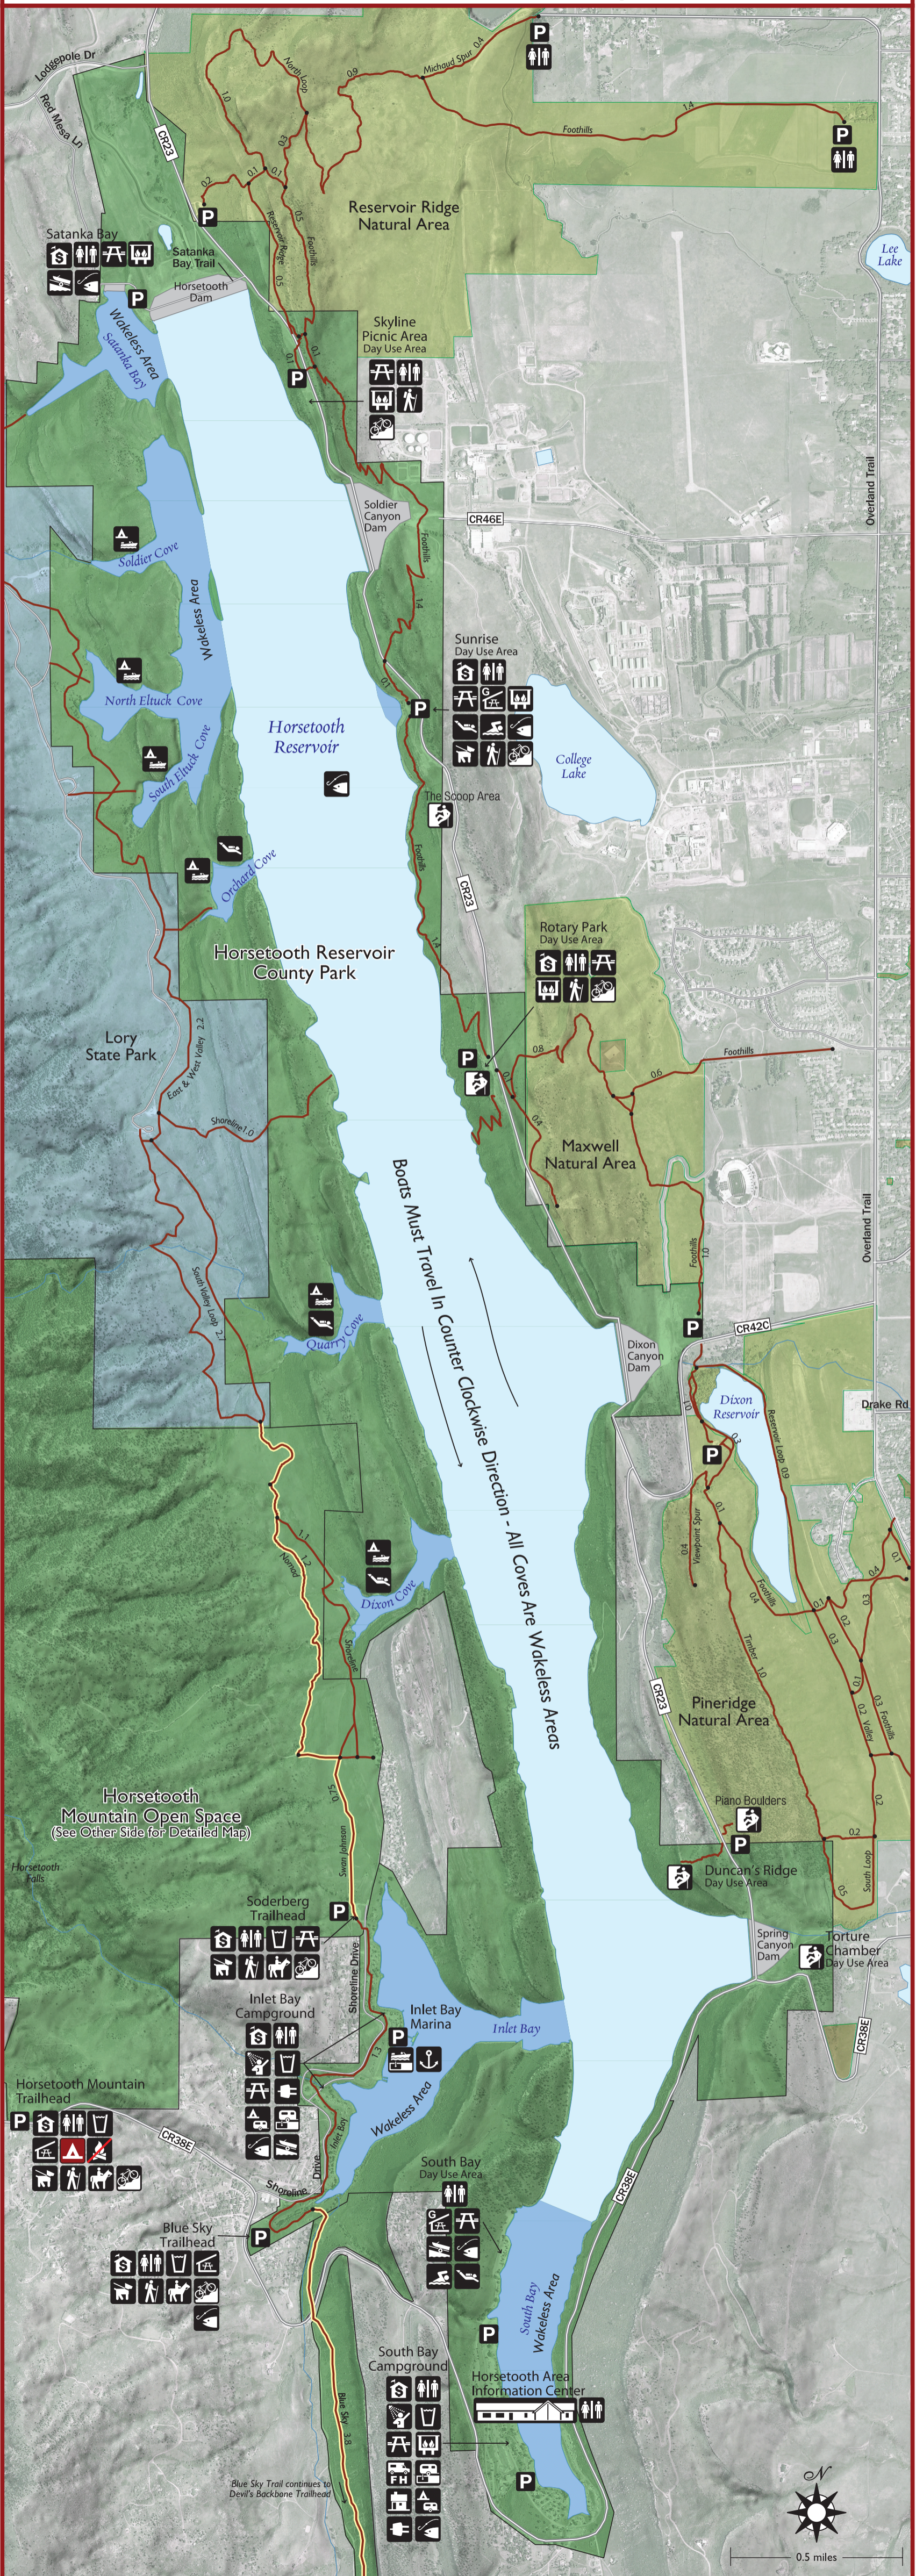

Horsetooth Reservoir County Park

Bots Must Travel In Counter Clockwise Direction - All Coves Are Wakeless Areas

Horsetooth Mountain Open Space
(See Other Side for Detailed Map)

0.5 miles