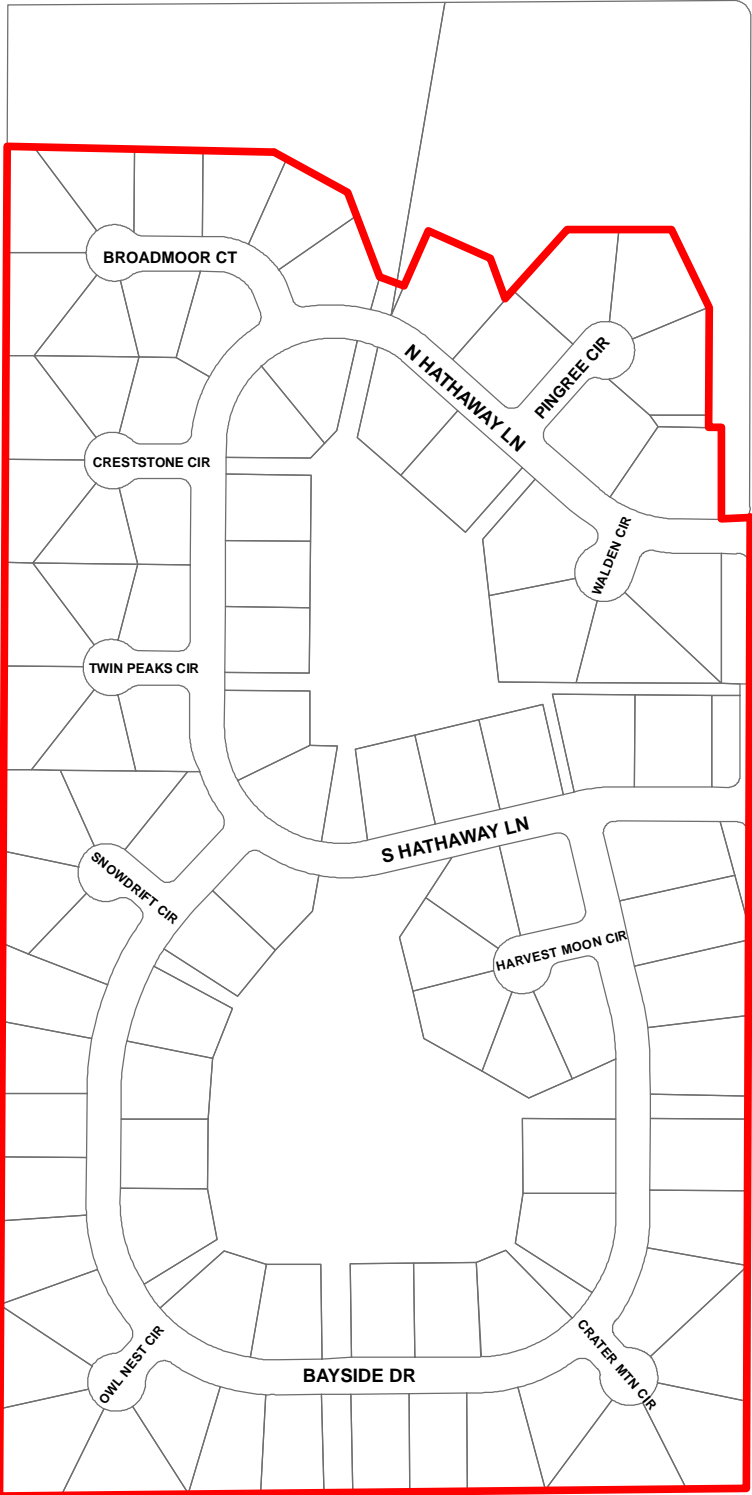

COUNTRY MEADOWS - GID #17

STATE HWY 392

4

Legend

- Country Meadows
- GID Boundary

Scale: 1:4,000