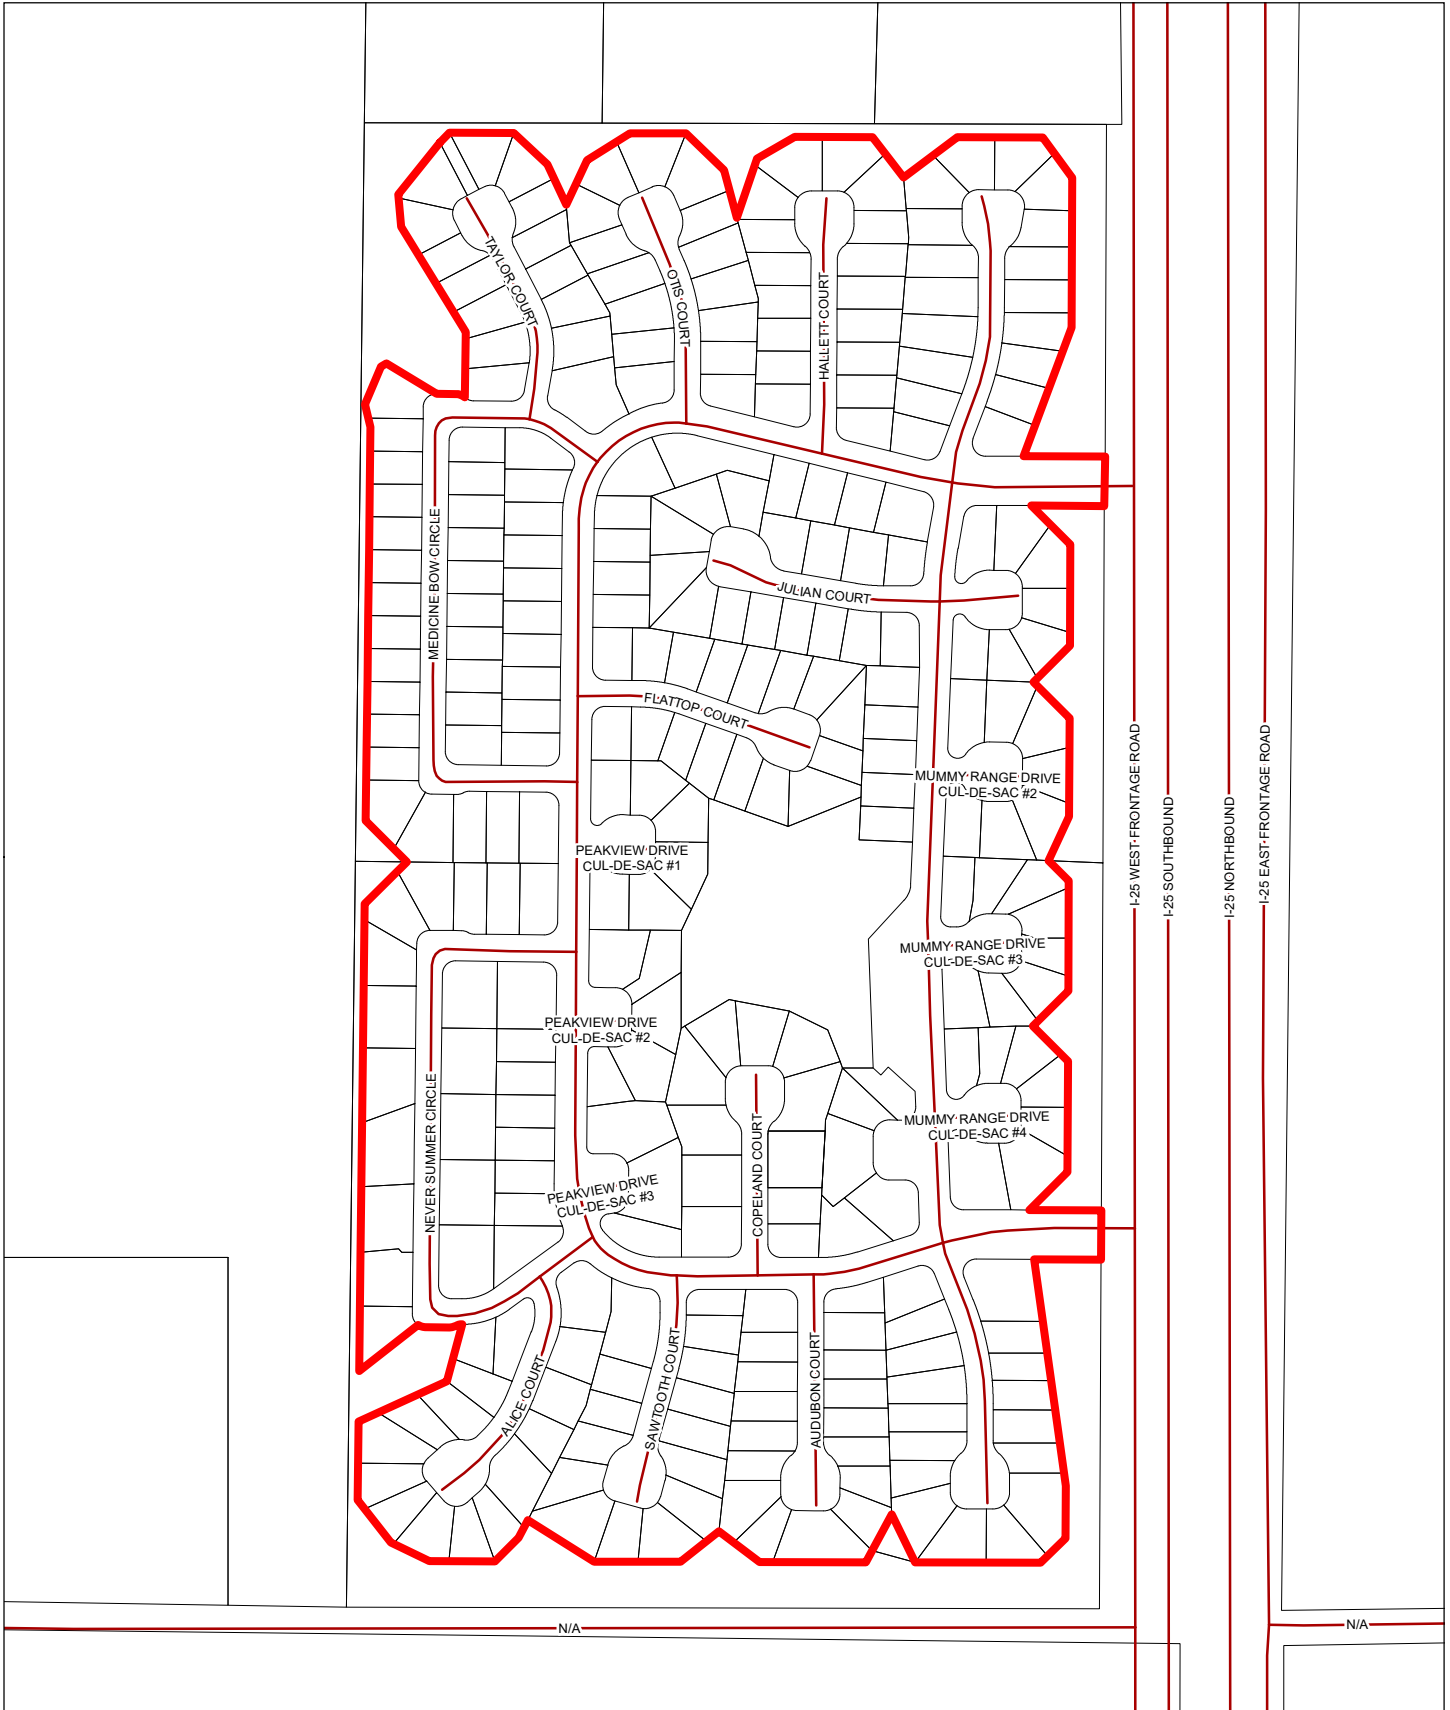

MOUNTAIN RANGE SHADOWS - PID #34

Legend

- PID Boundary
- Parcel Boundary